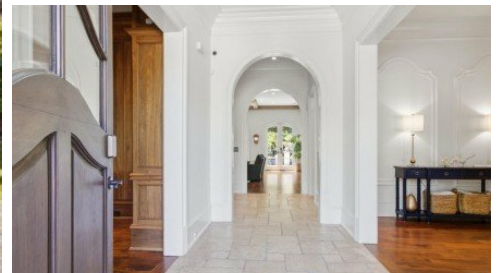

**783 Olde Central Way**  
Mount Pleasant, SC 29464

Powered by [homes.postandcourier.com](https://homes.postandcourier.com)

MLS# 26016083

**\$4,500,000**

**5 Bedrooms | 6.5 Bathrooms | 5,873 Sqft**

It's like stepping into the old country with all the modern conveniences of today. This exquisite home may be the closest thing to a palace you'll find on the market. Built by Shepherd construction, from the terrazzo tile entry to the mahogany paneled library, this home oozes quality, comfort, and high-end style. You'll love the walnut flooring that runs throughout downstairs. The Great room invites you in with 11-foot ceilings and triple French doors, built-ins, reclaimed ship beams in the ceiling and a stone cast fireplace. The gorgeous kitchen sits just open to the great room offering high-end appliances such as a subzero fridge and wine cooler, a Wolfe range, dual dishwashers and a warming drawer, all built into custom walnut cabinetry. A copper farm sink, an oversized kitchen island marble countertops, ample built-ins including a sweet bakers cabinet compliment and complete your kitchen while a butler's pantry provides an ice maker, sub-zero wine fridge, more storage and easy access to the front dining room suitable to hold 10-15 people. This magnificent home offers two primary suites one up and one down. The downstairs primary suite is spacious and comfortable with a fireplace and French doors leading to the terrace with a luxurious bath and his and her closets. The main laundry is conveniently located next door. The Grand primary is on