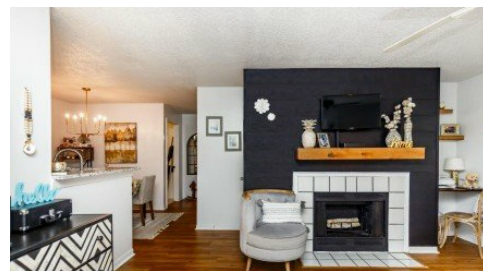

2011 N Highway 17
Mount Pleasant, SC 29466

Powered by homes.postandcourier.com

MLS# 26008828

\$289,900

1 Bedroom | 1 Bathroom | 744 Sqft

Located in the heart of Mt Pleasant, experience the luxury of a true lock and leave lifestyle as a resident of The Meridian! Nestled along the most peaceful pond and wooded setting, this one bedroom condo invites you in with thoughtful and intentional updates that feature beautiful clean lines and timeless, classic design! Step inside to find an open living layout that not only allows this space to live larger than its footprint, but it also keeps the ease of entertaining friends and family right at your fingertips! And you'll find that morning cup of coffee or evening aperitif a bit more enjoyable when taking your first sip on your private screened balcony, enjoying all the sights and sounds nature has to offer right outside your front door. Back inside, you'll find a generously sized bedroom that features a surprisingly large walk in closet with organizational shelving and drawers to maximize every square inch of space! This amenities galore community features a community pool, fitness center, onsite laundry facility, boat storage, car wash station, tennis and pickleball courts, a basketball court and a playground! But The Meridian doesn't just offer fun for homeowners, it also features functionality with exterior insurance and maintenance included by the HOA for their residents' buildings, as well as water, providing priceless peace of mind. This location truly can't be beat,