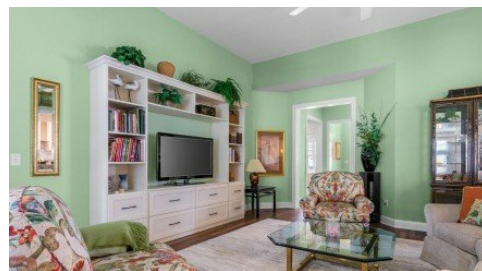

2079 Barn Swallow Rd
Summerville, SC 29483

Powered by homes.postandcourier.com

MLS# 26007296

\$535,000

3 Bedrooms | 2.5 Bathrooms | 2,365 Sqft

Welcome to easy living in this gorgeous home in one of the most desirable communities in Summerville - Cresswind at The Ponds! Step inside to a bright, open layout where beautiful wood flooring flows throughout the main living areas, complimented by rich molding, plantation shutters and a coastal flair. The kitchen features all stainless steel appliances, gas range, granite counters, custom tile backsplash, loads of cabinets, large center island with counter seating, recessed lighting and a breakfast area with double door pantry. This home is designed for entertaining and the large, open living room is central to everything! The separate dining room has tray ceilings, chair rail molding and is the perfect space for formal gatherings. Large master suite offers tray ceilings, excellent views of the pond in back and a luxury bath with dual vanity, make-up area, tiled shower, linen closet and huge walk-in closet. Secondary bedrooms are well sized and feature an adjoining bathroom with separate vanities, granite counters and tub/shower. The sunroom is a wonderful place for coffee and quiet time - or for entertaining. It is just off of living room, has custom tile flooring and gives access to the backyard. The backyard is amazing! You have an open patio with custom pergola and panoramic views of the pond. It's incredibly beautiful, day or night. This home has a