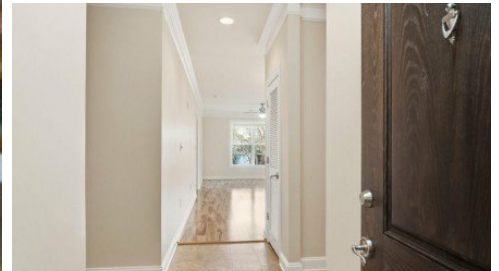

**2244 Ashley Crossing Dr**  
Charleston, SC 29414

Powered by [homes.postandcourier.com](https://homes.postandcourier.com)

MLS# 26006729

**\$267,500**

**1 Bedroom | 1 Bathroom | 889 Sqft**

Enjoy your morning cup of coffee overlooking the neighborhood pond in this bright and light one-bedroom, one-bath West Ashley condo. The pond's fountain provides a relaxing water feature, and you can use the condo's screen door to enjoy the fresh air. This home features natural stone countertops in the kitchen, wood-like flooring throughout the living room and bedroom, and tile flooring in the kitchen and bathroom. The bathroom is equipped with a walk-in shower. This condo includes plenty of closet space: A coat closet, a laundry room, and a walk-in closet in the primary bedroom. Covered parking and a storage room under the building are included with the sale of the home. A key fob provides secure access on the ground level so you can take the elevator to the first floor home. The amenity center offers a pool, a gym, screened-in porch with fireplace, and a library for your enjoyment. You are within walking distance of doctors' offices, grocery stores, restaurants, banks, gyms, and other retail shops. The airport, downtown, and beaches are only a short ride away.